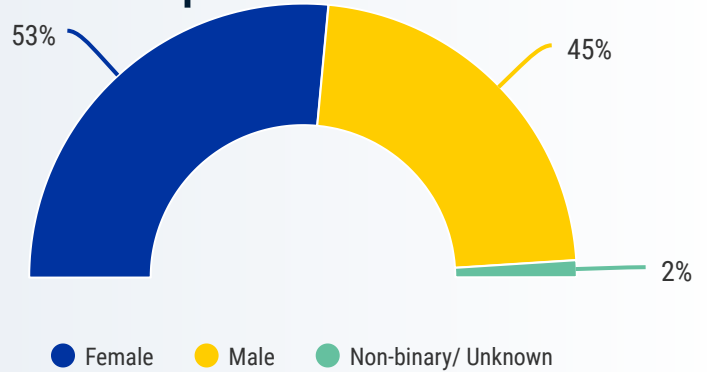

Gender Fall 2023