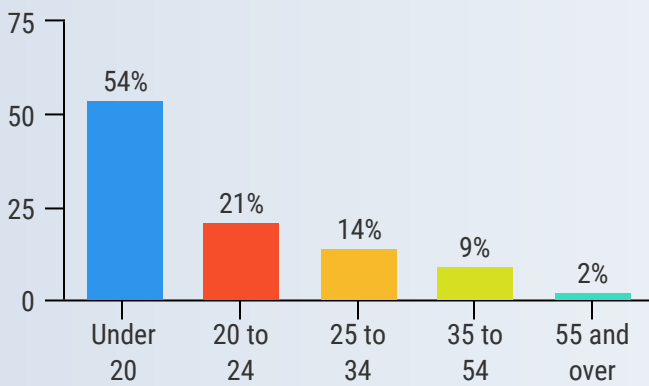

## Who are our students?

### Ethnicity Fall 2023

### Location

- These percentages are based on headcount for the fall 2023 term
- DSPS stands for Disabled Student Programs and Services
- Santa Maria Valley includes surrounding areas like Orcutt and Guadalupe

### Age Fall 2023