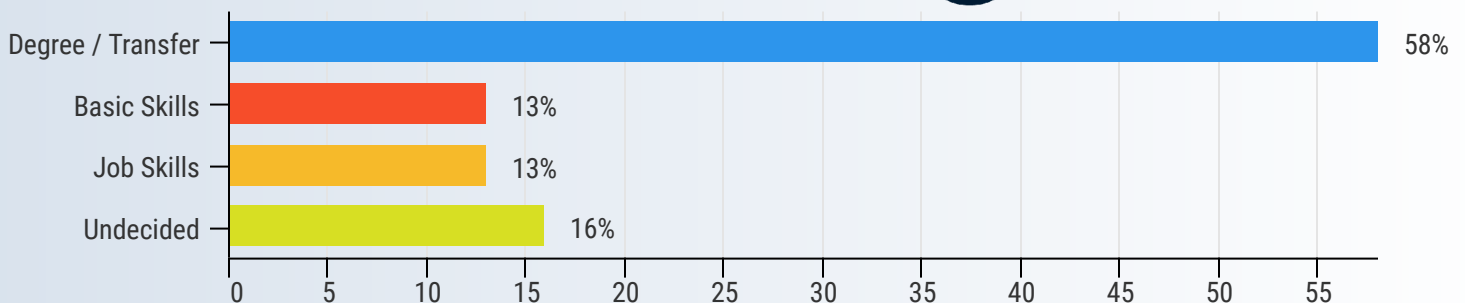

Education Goal Fall 2023

41%

of students are first-generation

7%

of students are ever DSPS students

50%

of students received some financial aid

1%

of students are Verified Veteran